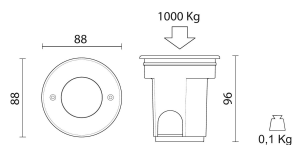

Nauto 3W 3000K white

Design: Studio Tecnico Ivela

IP 68 3mt IK 10

Product Code

1563180

Color

Stainless steel

General specifications

Product type	Outdoor recessed
Mounting type	Ground - recessed
Mounting location	Ground/Wall
Indoor/Outdoor light	Outdoor
Description	Nauto is a recessed ground walk-over light, available in two versions, with a square or a round ring. It is equipped with high power 3 LED modules. Constant current LED driver required (81-04020). Recessed housing included in the fitting.
Applications	Gardens , Footpaths , Architectural and natural features

Lighting specifications

i Stated L.O.R. and delivered lumens values are related to standard beam angle versions

Lamp description	LED 300lm 3W 3000K CRI80
Nominal lumens on thermal regime (lm)	300
Watt source (W)	3
Color temperature (K)	3000
CRI	CRI 80
Lamp type	LED
Photobiological risk group	RG1
Diffuser	Shockproof, hard-wearing opal polycarbonate

Physical specifications

Body	Inner and recessed housing in high resistant technopolymer
Mechanical load (kg)	1000
Gasket	Double EPDM
Screws	Stainless steel
Frame	Stainless steel

Electrical specifications

Driver availability	Separate
Driver mounting	Separate
Cable gland	PG7 for through-wiring

Optical specifications

Light distribution	Symmetric
Emission	Direct
Aiming	Fixed

Weight and dimension

Diameter (mm)	88
Cutout diameter (mm)	80
Recessed depth (mm)	96
Temperature max (°C)	55
Weight (Kg)	0.1

Power tolerance ± 5% - Luminous flux tolerance ± 5% - Measurement uncertainty ± 10% - Ta: 25°C